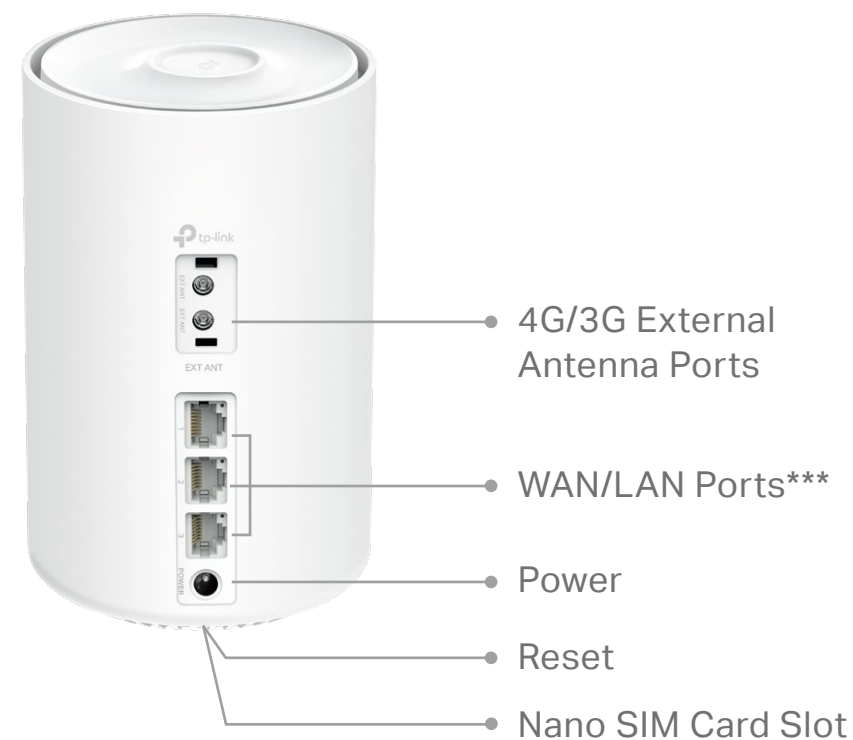

Three Modes in One

Choose the 3G/4G Router, Wireless Router or Access Point mode for your network needs

- 3G/4G Router Mode – Plug a SIM card and enjoy the fast and stable Wi-Fi
- Wi-Fi Router Mode – Creates an instant private wireless network
- Access Point Mode – Creates Wi-Fi access for any existing wired network

Work with All Deco Models

Form a Mesh network with your desired Deco models

- Compatible with All Deco Models – All Deco models can work together. Just expand Mesh Wi-Fi coverage anytime by adding more Decos
- Deco Mesh Technology – Eliminates dead zones and provides uninterrupted WiFi throughout your home

Specifications

Hardware

- CPU: 1.0 GHz Dual-Core CPU
- Ethernet Port: 3 Gigabit ports (WAN/LAN auto-sensing)
- Button: 1 RESET button on the underside
- Antenna: 2 LTE antennas, 2 Wi-Fi antennas
- Power Consumption (with power adapter): 17 W max
- Dimensions (W × D × H): 4.13 × 4.13 × 6.57 in (105 × 105 × 167 mm)
- Power Adapter Input: 100-240 V~ 50-60 Hz 0.6 A
- Power Adapter Output: 12 V  1.5 A