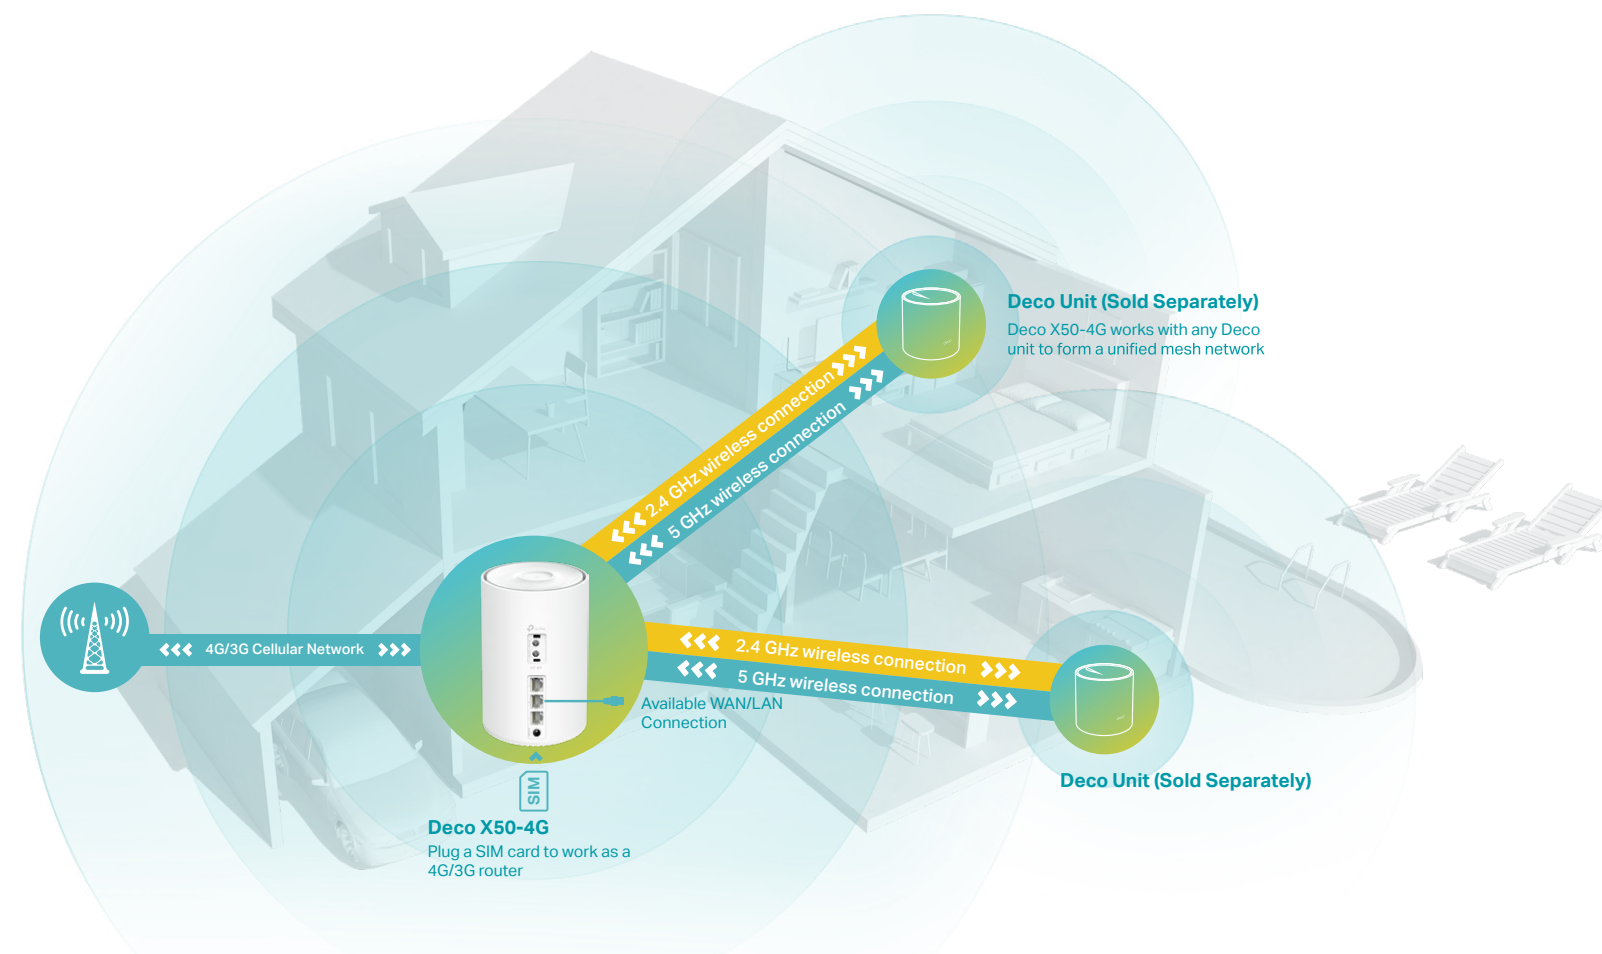

AX3000 Whole Home Mesh
Wi-Fi 6 System

AX3000 Whole Home Mesh Wi-Fi 6 System

Superior Mesh Wi-Fi, Everywhere

4G+ Cat 6 Up to 300 Mbps**

Deco X50-4G

Works as a **4G/3G** Router

Faster Wi-Fi Speed up to 3.0 Gbps[†]

Connects over 150 Devices[†]

Highlights

Superior Mesh Wi-Fi , Everywhere

Deco 4G+ = TP-Link Mesh Technology + Wi-Fi 6 + HomeShield + 4G/3G Router

4G+ LTE

Ideal for cutting-edge 4G LTE Advanced network
Compatible with 3G/4G network